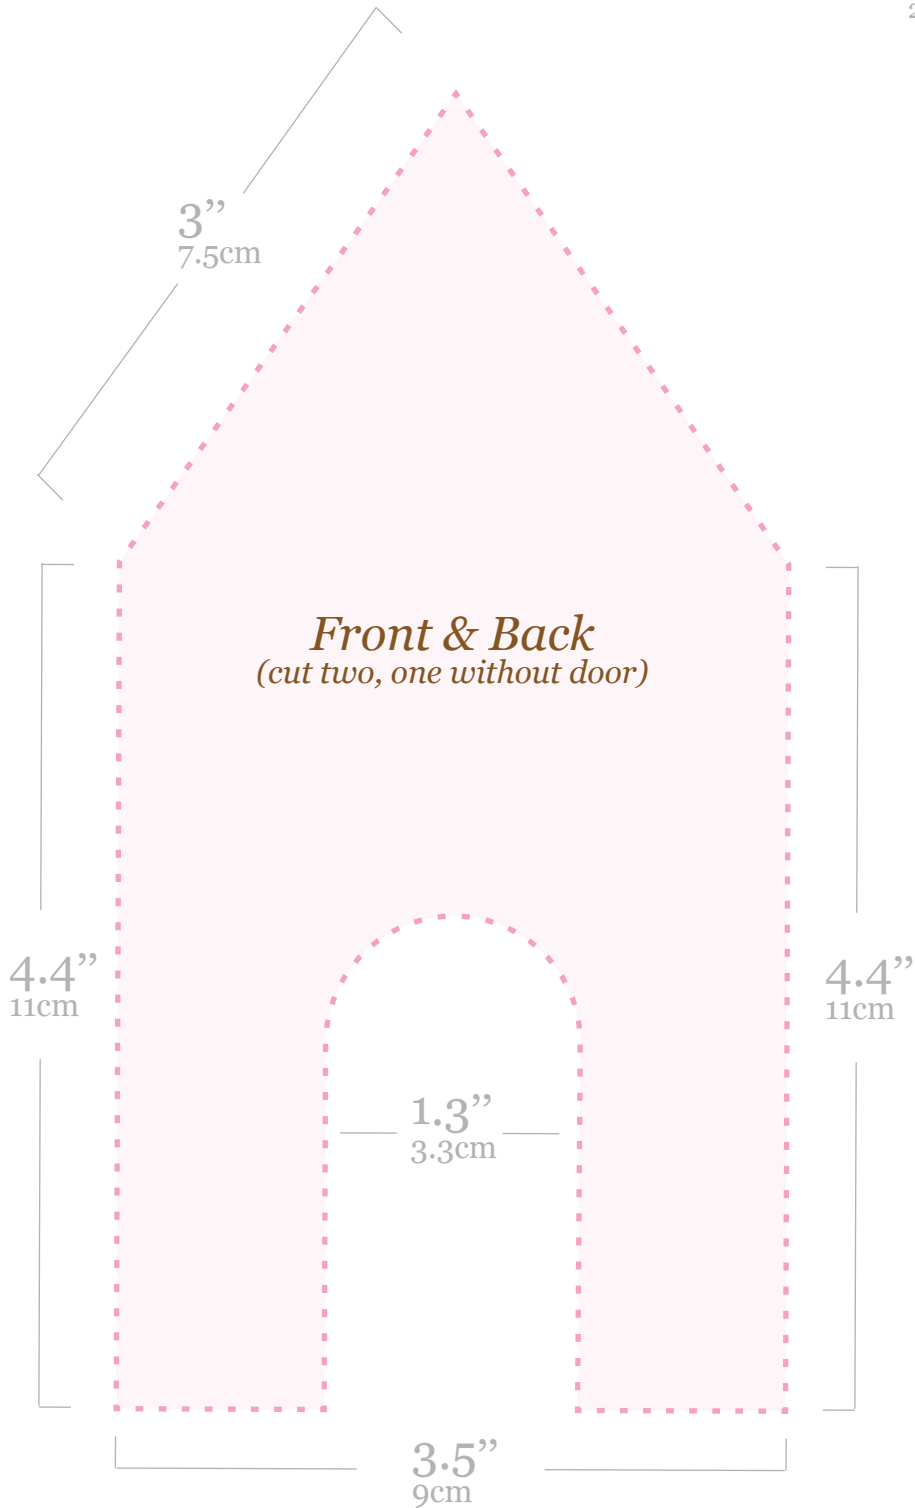

# Gingerbread house

Cut-out template

## Base (cut one)

1.6''  
4cm

7.5''  
19cm

Light Hole  
(optional)

7.5''  
19cm