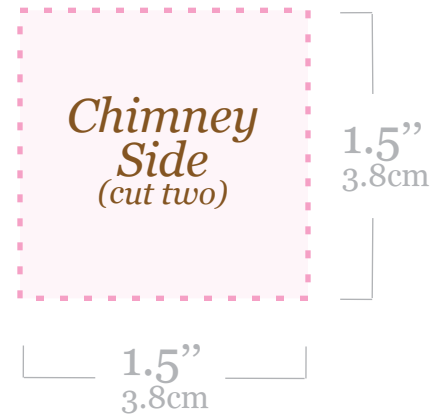

# Gingerbread house

Cut-out template

## Base (cut one)

1.6''  
4cm

7.5''  
19cm

Light Hole  
(optional)

7.5''  
19cm