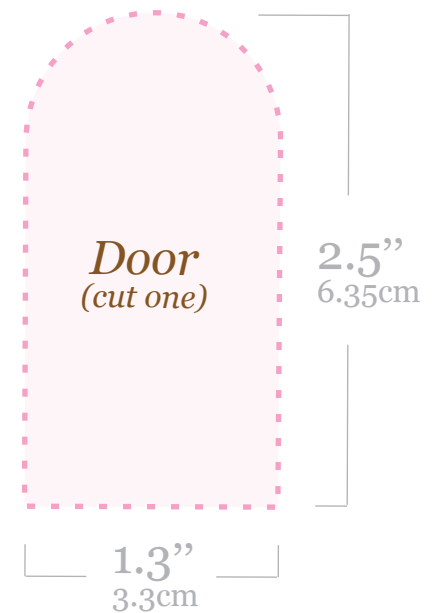

# Gingerbread house

Cut-out template

## Base (cut one)

1.6''  
4cm

7.5''  
19cm

Light Hole  
(optional)

7.5''  
19cm