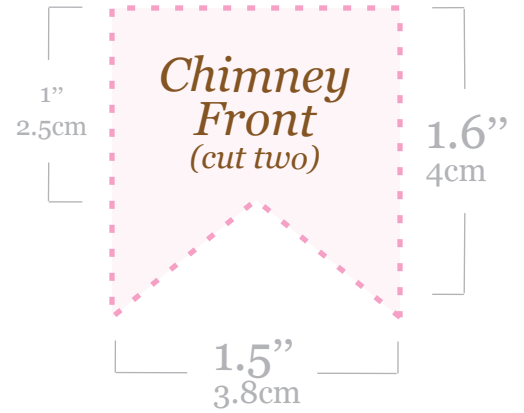

# Gingerbread house

Cut-out template

## Base (cut one)

1.6''  
4cm

7.5''  
19cm

Light Hole  
(optional)

7.5''  
19cm